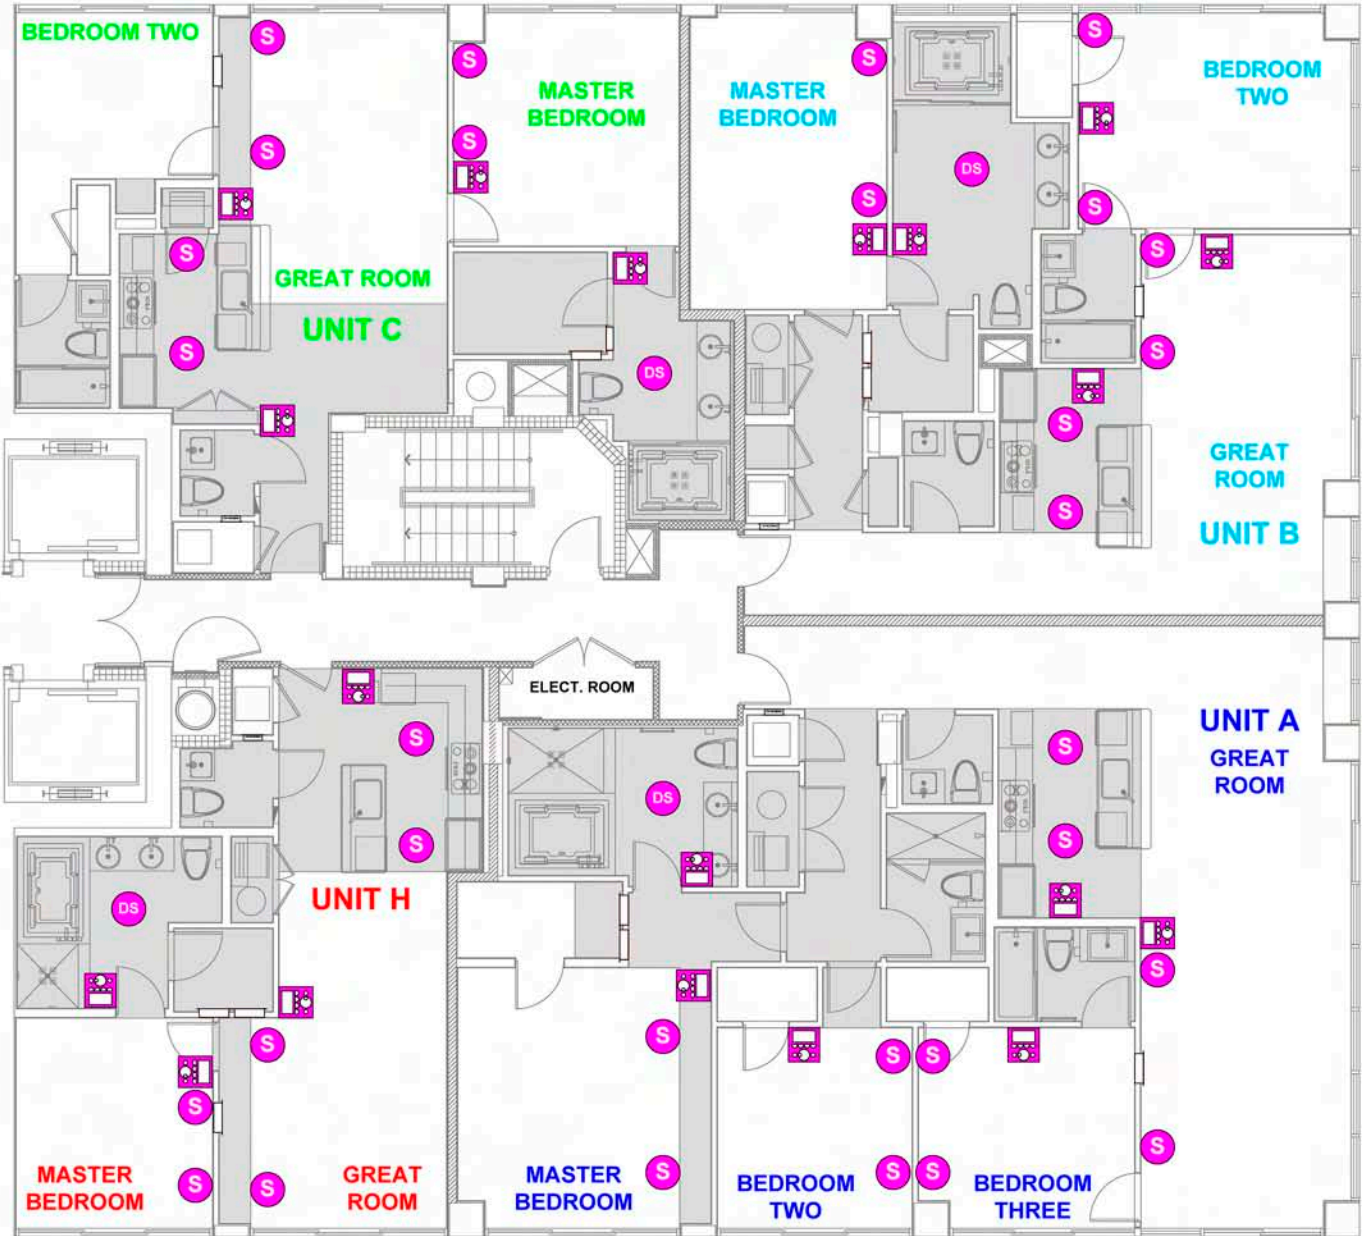

Benefits:

- Listen to music in any room of your home
- You can listen to music in up to six rooms independent of one another
- Add ambiance to fit any mood with you and your guests
- Easy to use wall mounted keypads control music source and volume
- With the controls on the wall the equipment can live in a closet out of the way
- Compatible with EPI Smart Home Touch Panel solution

ARIA | enjoy music everywhere

Units: A,B,C,H

In wall audio control system.

In-ceiling and in-wall speakers located throughout the condo.

Icons represent system concept and control intent only. Actual control quantities and locations may vary. For specific quantities and control types relating to your unit, see unit pricing matrix. Non system controls () are provided by others and are not controllable by iLUME. Standard finish for iLUME devices shall be white plastic. Other options are available including color options, metal faceplates, and add on "smart" dimmers or switches for additional charge. Call us toll free at 866-716-4966 or email sales@episi.com for more options.

ARIA | enjoy music everywhere

Units: D,E,F,G

In wall audio control system.

In-ceiling and in-wall speakers located throughout the condo.

Icons represent system concept and control intent only. Actual control quantities and locations may vary. For specific quantities and control types relating to your unit, see unit pricing matrix. Non system controls () are provided by others and are not controllable by iLUME. Standard finish for iLUME devices shall be white plastic. Other options are available including color options, metal faceplates, and add on "smart" dimmers or switches for additional charge. Call us toll free at 866-716-4966 or email sales@episi.com for more options.