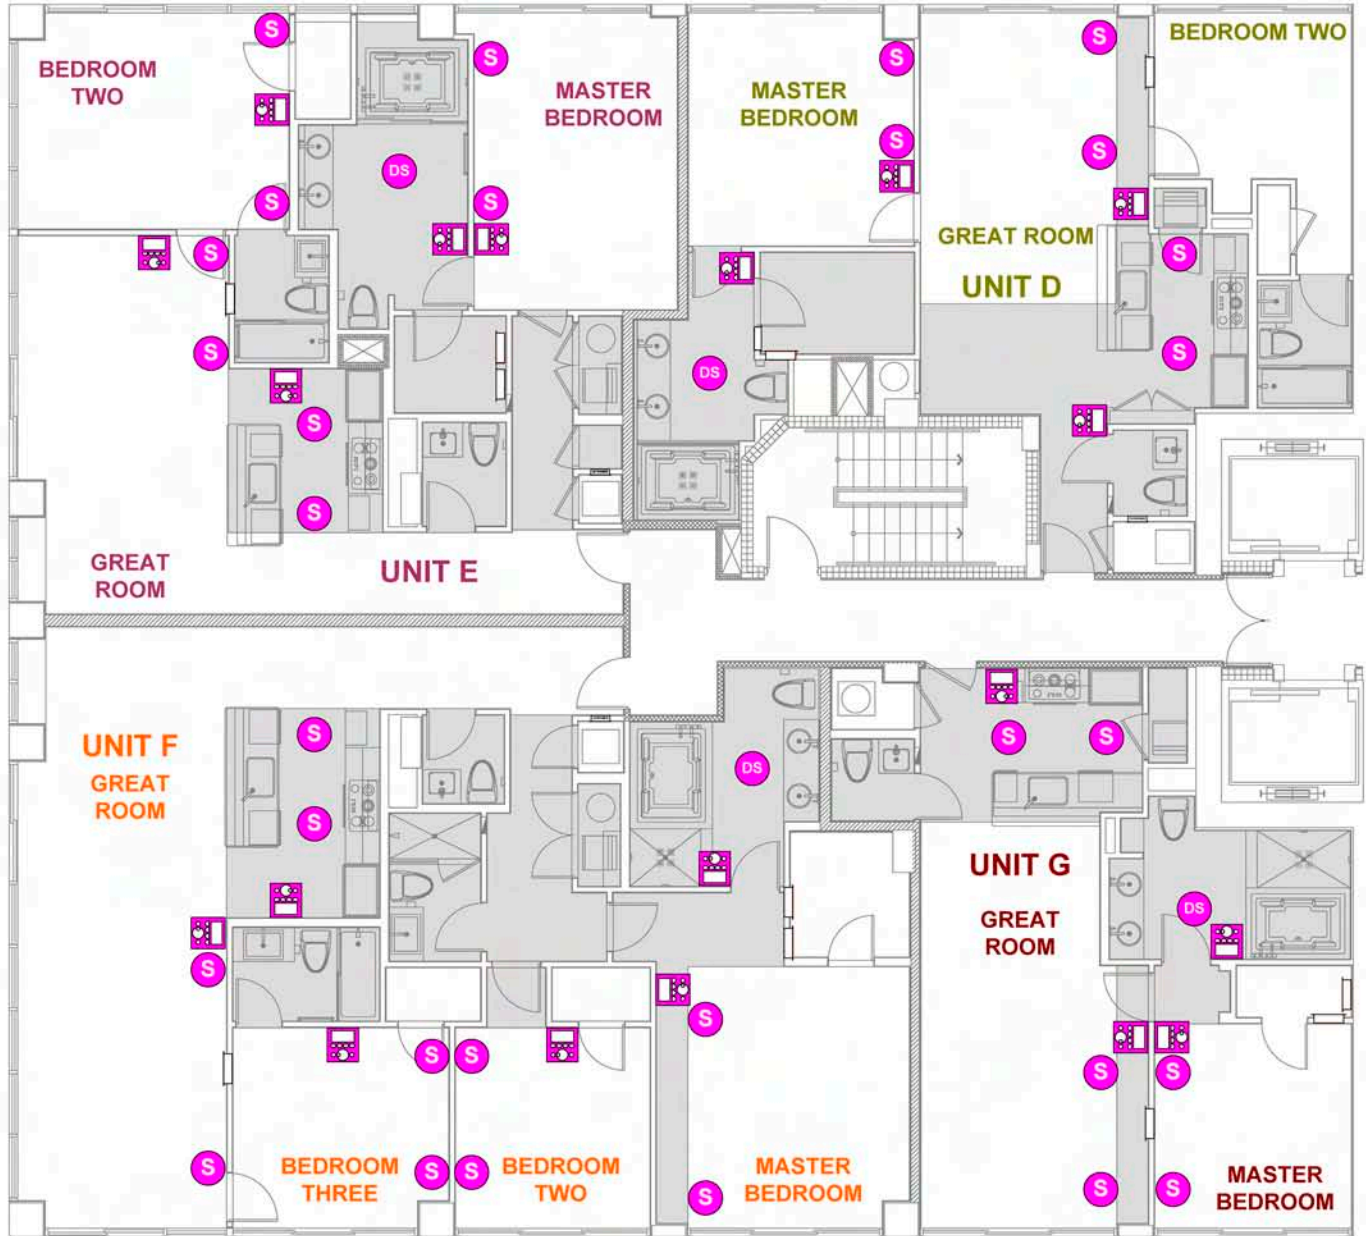

Benefits:

- Listen to music in any room of your home
- You can listen to music in up to six rooms independent of one another
- Add ambiance to fit any mood with you and your guests
- Easy to use wall mounted keypads control music source and volume
- With the controls on the wall the equipment can live in a closet out of the way
- Compatible with EPI Smart Home Touch Panel solution

ARIA | enjoy music everywhere

Units: A,B,C,H

In wall audio control system.

In-ceiling and in-wall speakers located throughout the condo.

Icons represent system concept and control intent only. Actual control quantities and locations may vary. For specific quantities and control types relating to your unit, see unit pricing matrix. Non system controls () are provided by others and are not controllable by iLUME. Standard finish for iLUME devices shall be white plastic. Other options are available including color options, metal faceplates, and add on "smart" dimmers or switches for additional charge. Call us toll free at 866-716-4966 or email sales@episi.com for more options.

ARIA | enjoy music everywhere

Units: D,E,F,G

In wall audio control system.

In-ceiling and in-wall speakers located throughout the condo.

Icons represent system concept and control intent only. Actual control quantities and locations may vary. For specific quantities and control types relating to your unit, see unit pricing matrix. Non system controls () are provided by others and are not controllable by iLUME. Standard finish for iLUME devices shall be white plastic. Other options are available including color options, metal faceplates, and add on "smart" dimmers or switches for additional charge. Call us toll free at 866-716-4966 or email sales@episi.com for more options.