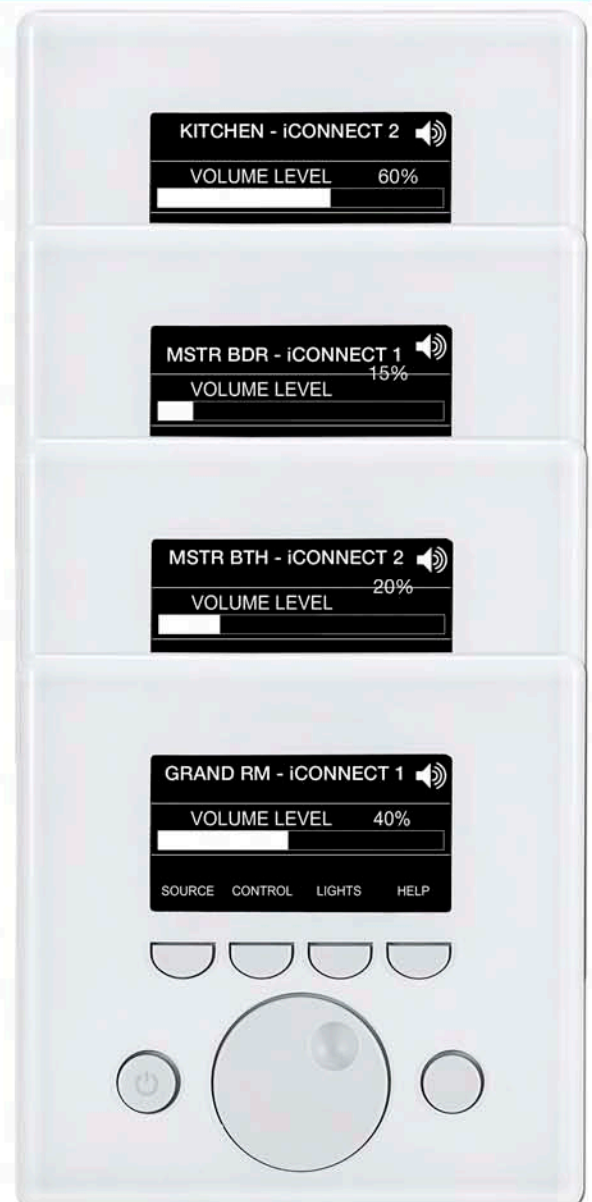

ARIA | enjoy music everywhere

Play your favorite music in any room of the house!

EPI is offering for a **limited time**, a special deal for MEi Condo owners on a whole house audio system¹ which will allow you to listen to music in any room of the house. Quickly and easily select your music using one of the sleek wall mounted APad controls.²

Benefits:

- Listen to music in any room of your home
- You can listen to music in up to six rooms independent of one another
- Add ambiance to fit any mood with you and your guests
- Easy to use wall mounted keypads control music source and volume
- With the controls on the wall the equipment can live in a closet out of the way
- Compatible with EPI Smart Home Touch Panel solution

ARIA | enjoy music everywhere

Units: A,B,C,H

In wall audio control system.

In-ceiling and in-wall speakers located throughout the condo.

Icons represent system concept and control intent only. Actual control quantities and locations may vary. For specific quantities and control types relating to your unit, see unit pricing matrix. Non system controls () are provided by others and are not controllable by iLUME. Standard finish for iLUME devices shall be white plastic. Other options are available including color options, metal faceplates, and add on "smart" dimmers or switches for additional charge. Call us toll free at 866-716-4966 or email sales@episi.com for more options.