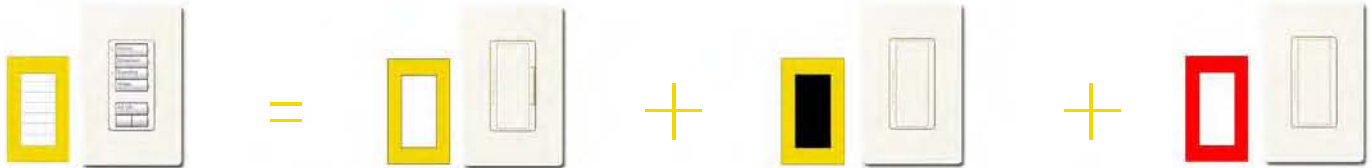

# iLUME | units and control details

Units: A,B,C,H

Master keypads “talk” to “smart” dimmers for lights and “smart” switches for fans. Remote switches provide control from another location

Icons represent system concept and control intent only. Actual control quantities and locations may vary. For specific quantities and control types relating to your unit, see unit pricing matrix. Non system controls (\$) are provided by others and are not controllable by iLUME. Standard finish for iLUME devices shall be white plastic. Other options are available including color options, metal faceplates, and add on “smart” dimmers or switches for additional charge. Call us toll free at 866-716-4966 or email [sales@epi.com](mailto:sales@epi.com) for more options.

# iLUME | units and control details

Units: D,E,F,G

Master keypads “talk” to “smart” dimmers for lights and “smart” switches for fans. Remote switches provide control from another location

Icons represent system concept and control intent only. Actual control quantities and locations may vary. For specific quantities and control types relating to your unit, see unit pricing matrix. Non system controls (\$) are provided by others and are not controllable by iLUME. Standard finish for iLUME devices shall be white plastic. Other options are available including color options, metal faceplates, and add on “smart” dimmers or switches for additional charge. Call us toll free at 866-716-4966 or email [sales@epi.com](mailto:sales@epi.com) for more options.