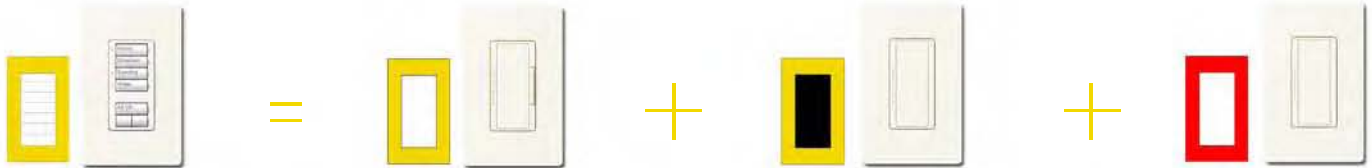

# iLUME | units and control details

Units: A,B,C,H

Master keypads “talk” to “smart” dimmers for lights and “smart” switches for fans. Remote switches provide control from another location

Icons represent system concept and control intent only. Actual control quantities and locations may vary. For specific quantities and control types relating to your unit, see unit pricing matrix. Non system controls (\$) are provided by others and are not controllable by iLUME. Standard finish for iLUME devices shall be white plastic. Other options are available including color options, metal faceplates, and add on “smart” dimmers or switches for additional charge. Call us toll free at 866-716-4966 or email [sales@epi.com](mailto:sales@epi.com) for more options.