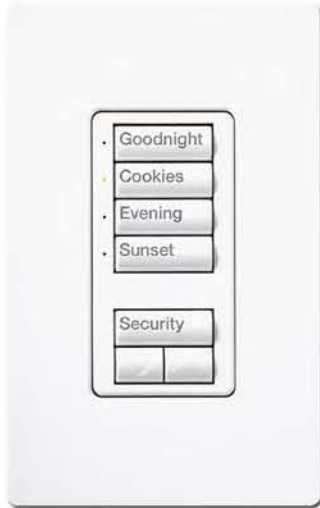

iLUME | lighting management made easy

Create your own style with our premium decorator styled custom faceplates for keypads dimmers and switches

Master Bedroom Keypad
Gloss White Finish Standard