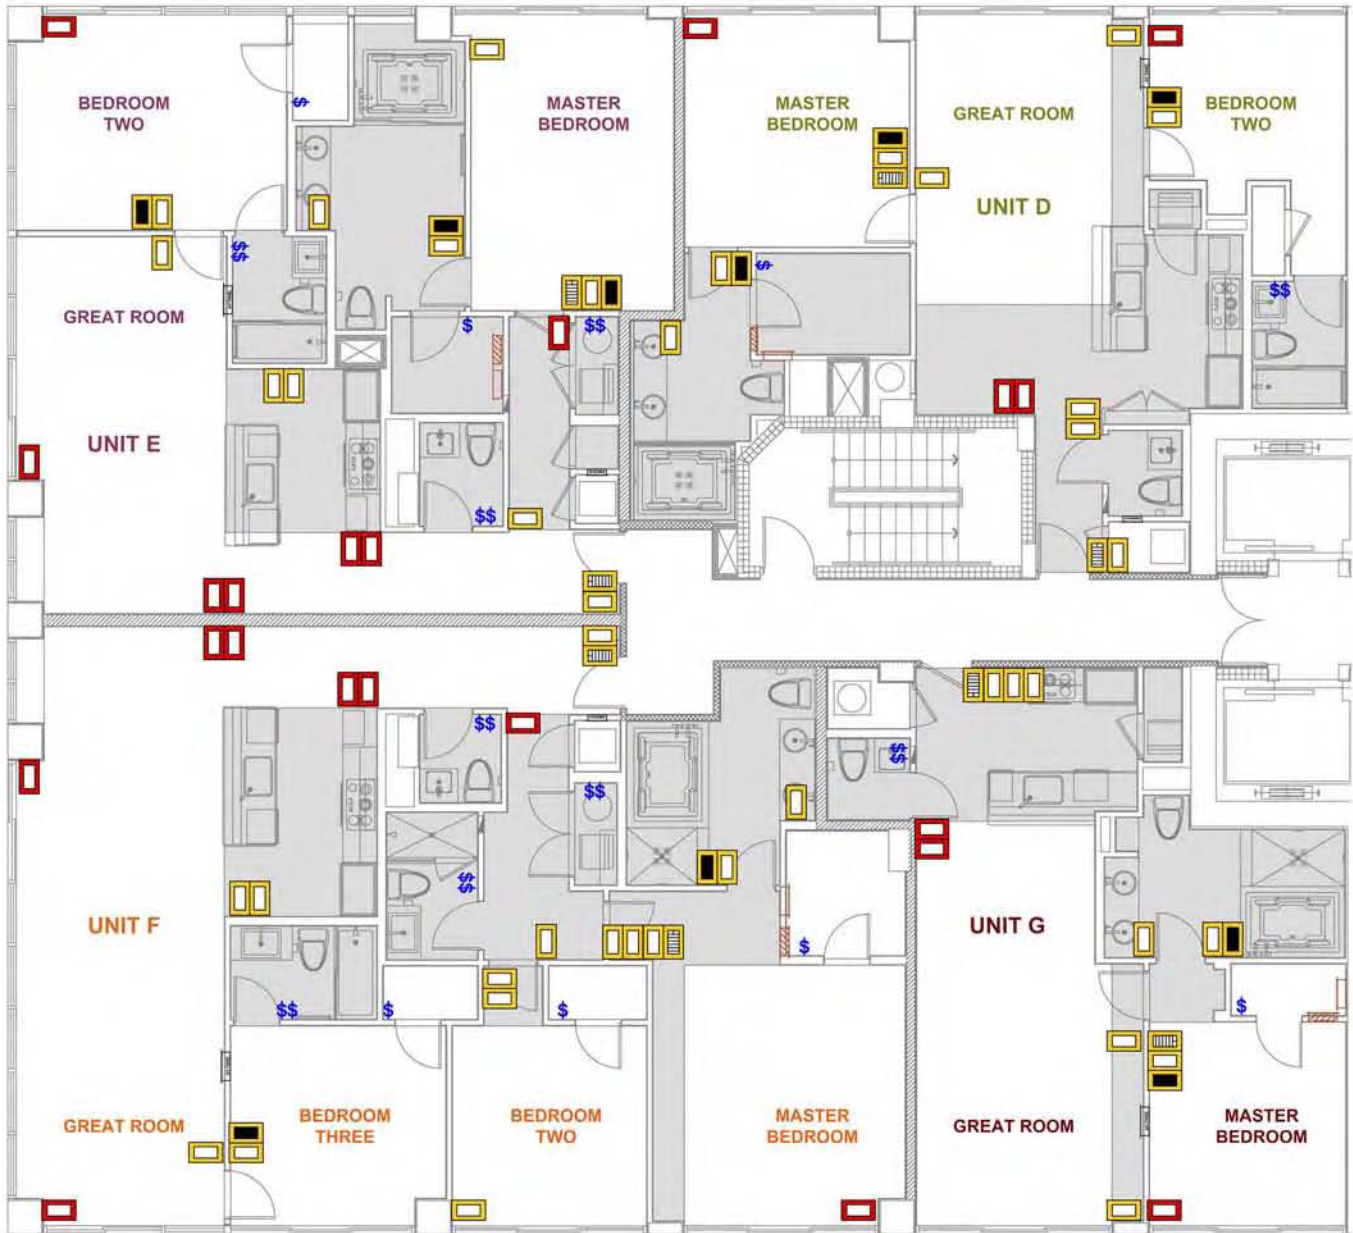

Icons represent system concept and control intent only. Actual control quantities and locations may vary. For specific quantities and control types relating to your unit, see unit pricing matrix. Non system controls ($) are provided by others and are not controllable by iLUME. Standard finish for iLUME devices shall be white plastic. Other options are available including color options, metal faceplates, and add on “smart” dimmers or switches for additional charge. Call us toll free at 866-716-4966 or email sales@epi.com for more options.