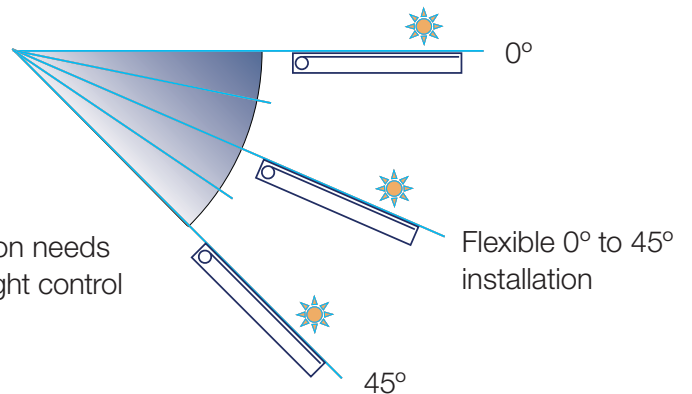

Skylight shade

- Convenient one-touch control of hard-to-reach shades
- Complete light block for full room darkening
- Pleasant transitions with quiet, precision movement
- Reliable frame-contained design maximizes view
- Wide variety of fabrics to accent any décor
- Inside, recessed, or outside mount to meet your installation needs
- Seamless integration with other Lutron products for total light control